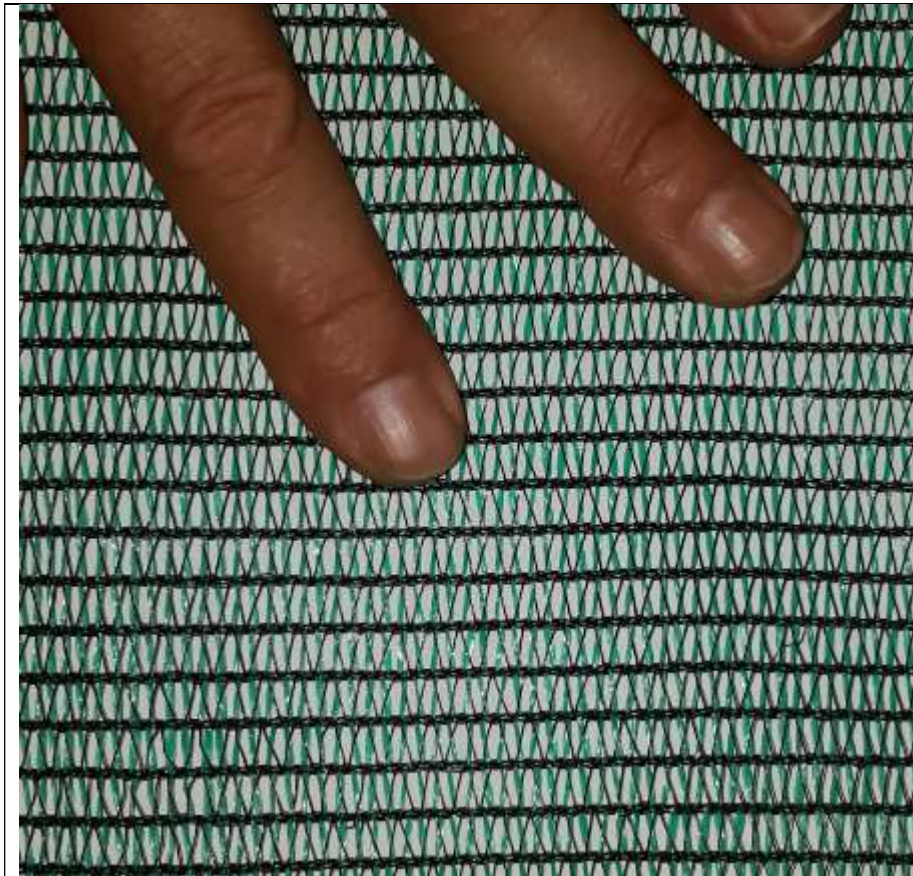

20% shade
cloth

50% shade cloth

70% shade cloth

80% shade cloth

Bird netting

Tilapia fish nets: 4mm x 4mm aperture and roll, 50m x 3m,
88 gram/m²

Knotless anchovy netting aperture about 6mm x 6mm,
code210/21-333.6