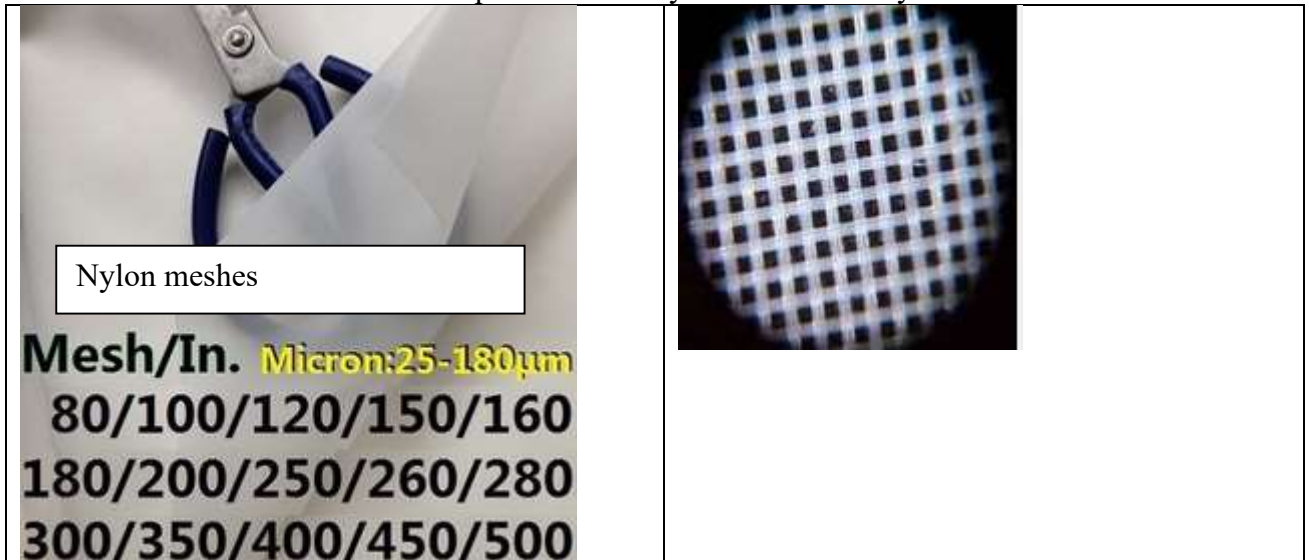

FINE MICRON NETTING, MONOFILAMENT

Available from 10 micron to 2 mm apertures. Mostly monofilament nylon mesh.

Ecotao Enterprises cc (VAT no: 4590247682)

39 Olienhout Avenue, Platteklouf 3, Cape Town 7500, South Africa

| Tel: 27-32-5525929 | Skype: ecotao | email: aqua@ecotao.co.za | Mobile: 27-823903989 |