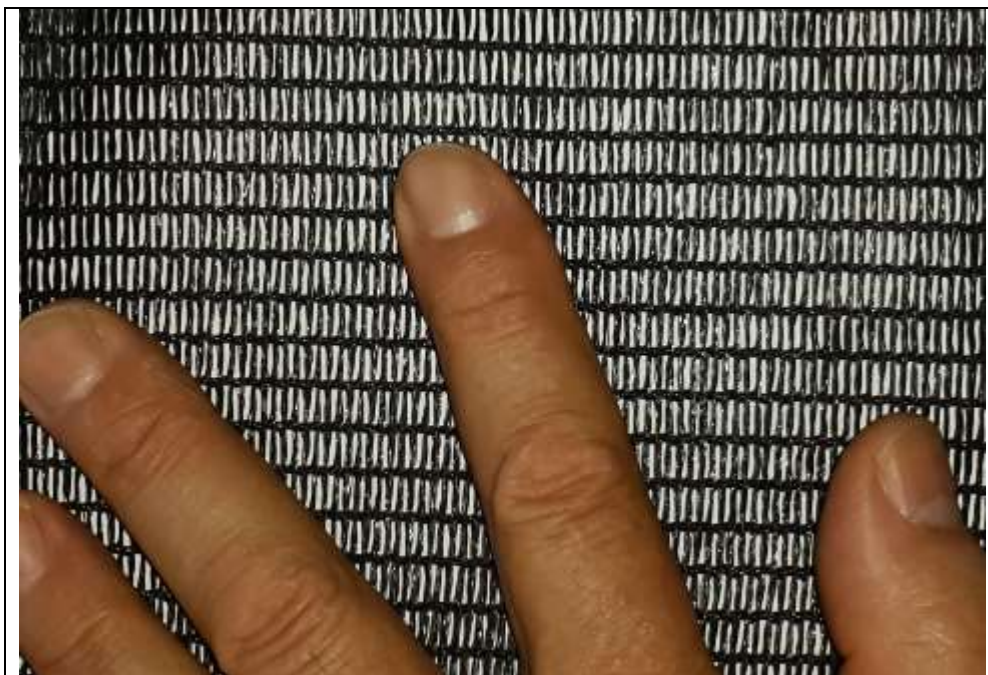

20% shade
cloth

50% shade cloth

70% shade cloth

80% shade cloth

Bird netting

Tilapia fish nets: 4mm x 4mm aperture and roll, 50m x 3m,
88 gram/m²

Knotless anchovy netting aperture about 6mm x 6mm,
code210/21-333.6