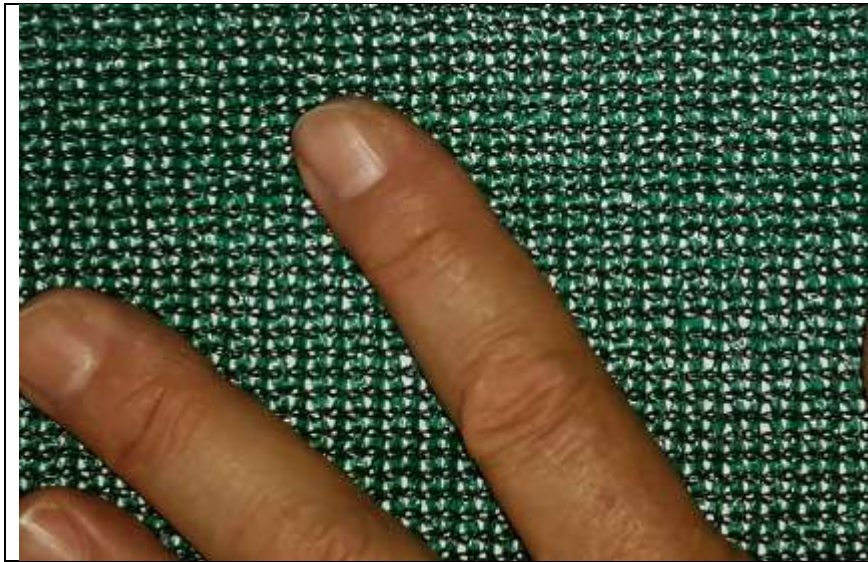

20% shade
cloth

50% shade cloth

70% shade cloth

80% shade cloth

Bird netting

Tilapia fish nets: 4mm x 4mm aperture and roll, 50m x 3m,
88 gram/m²

Knotless anchovy netting aperture about 6mm x 6mm,
code210/21-333.6