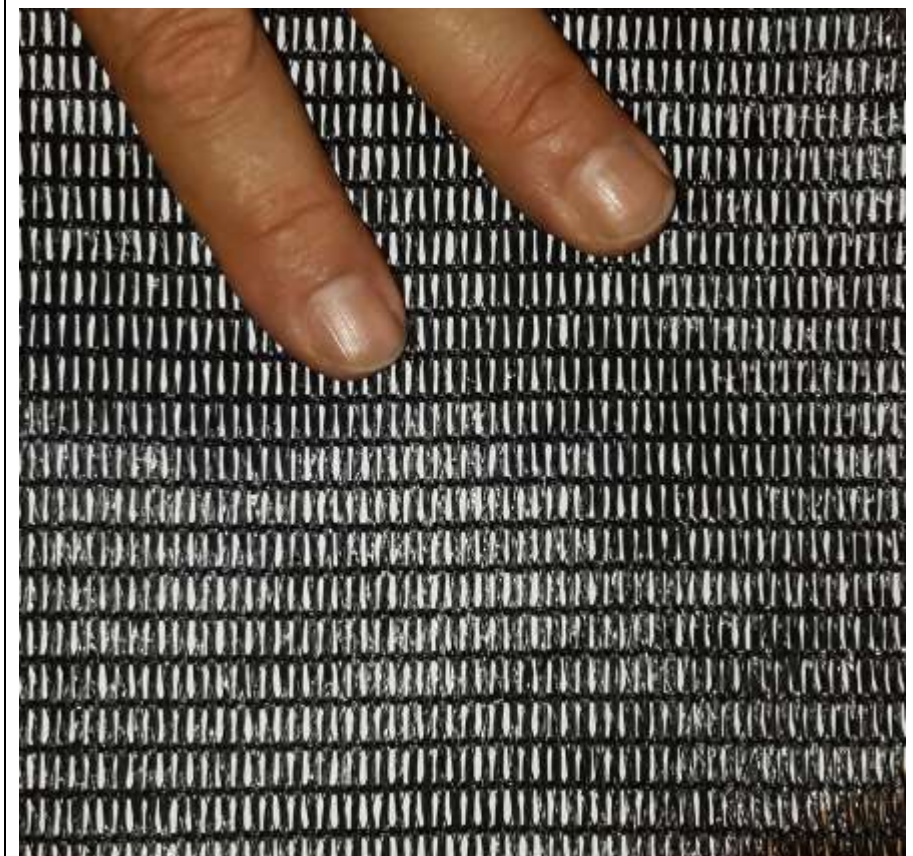

20% shade
cloth

50% shade cloth

70% shade cloth

80% shade cloth

Bird netting

Tilapia fish nets: 4mm x 4mm aperture and roll, 50m x 3m,
88 gram/m²

Knotless anchovy netting aperture about 6mm x 6mm,
code210/21-333.6