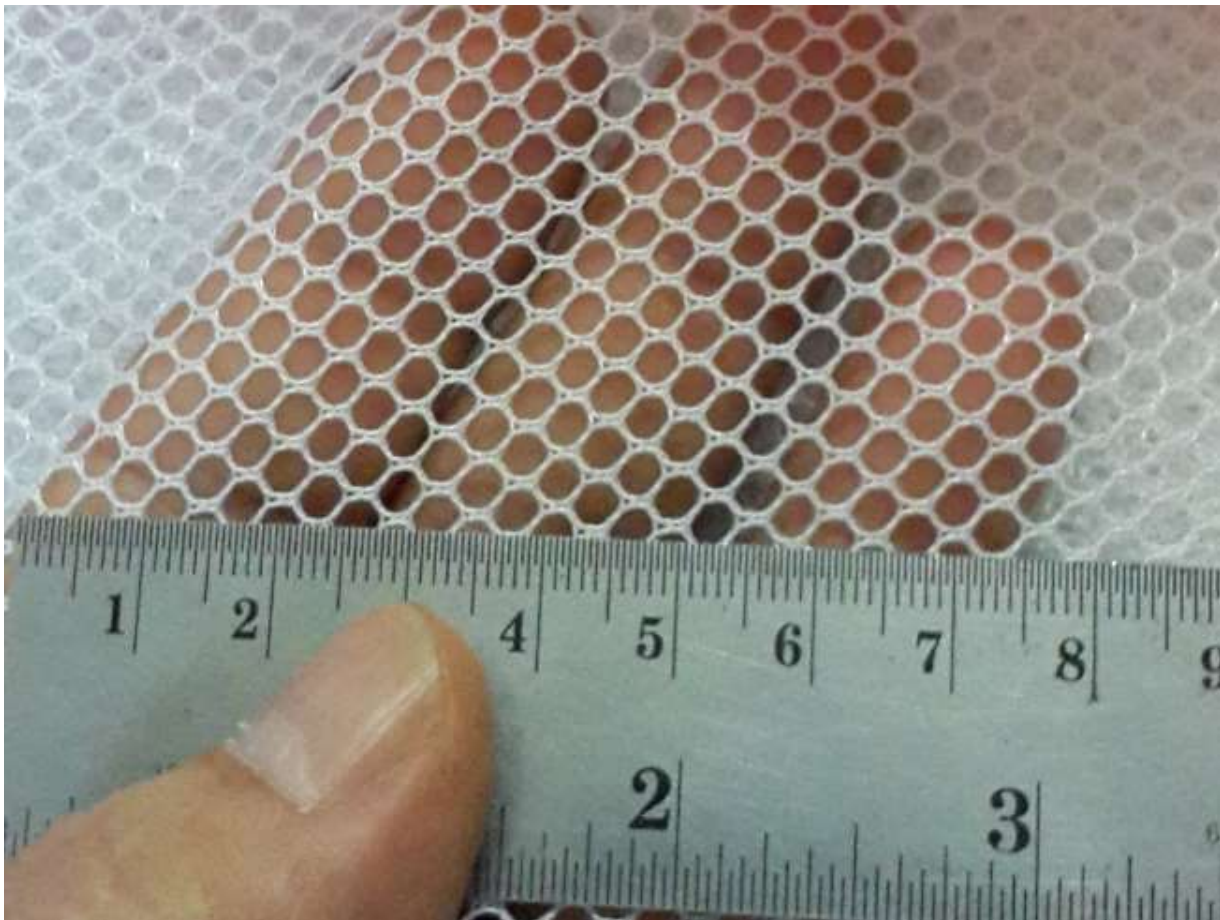

5 mm knotless netting. 30m x 1.5m rolls.