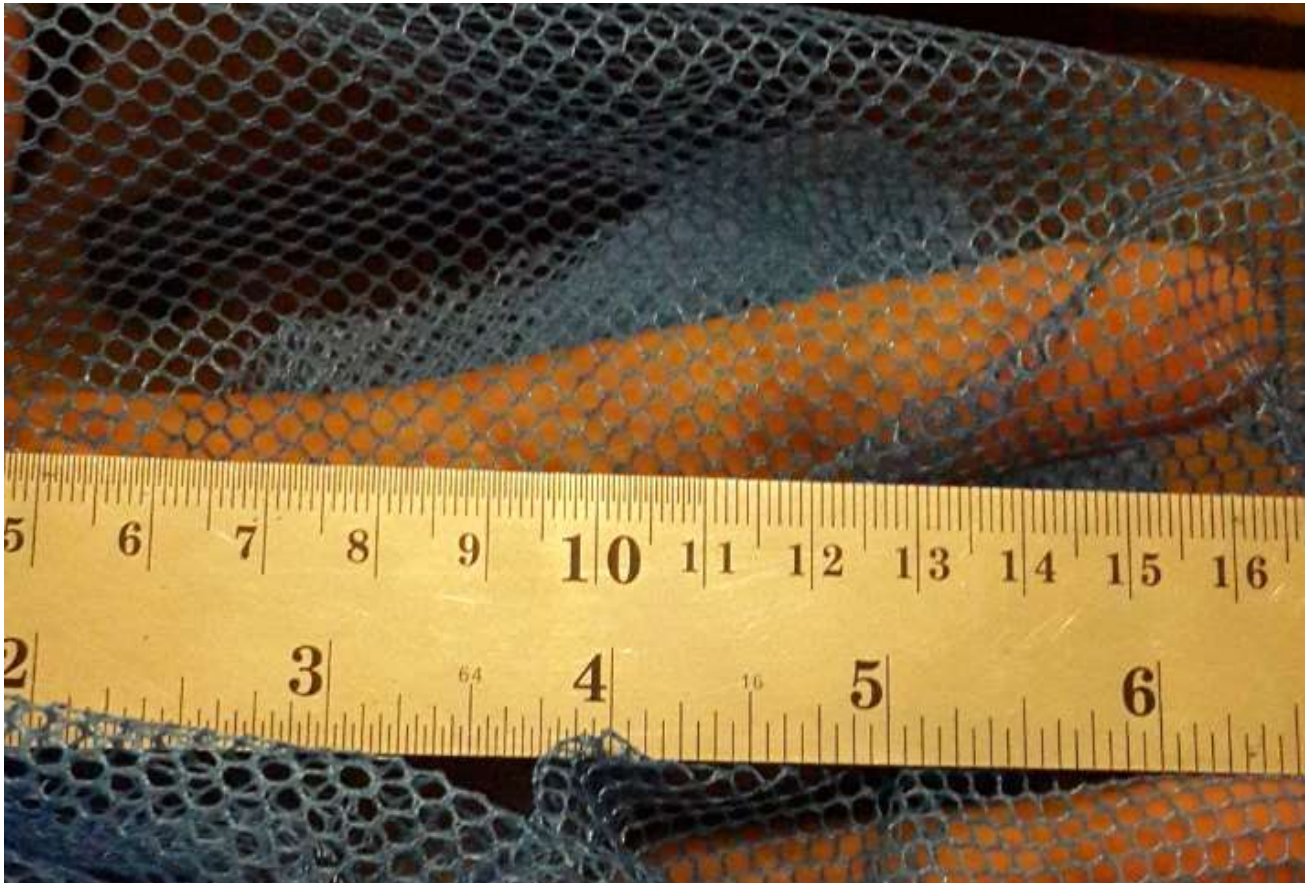

3 mm netting for fish cages, nets, etc. 30m x 1.8m rolls.