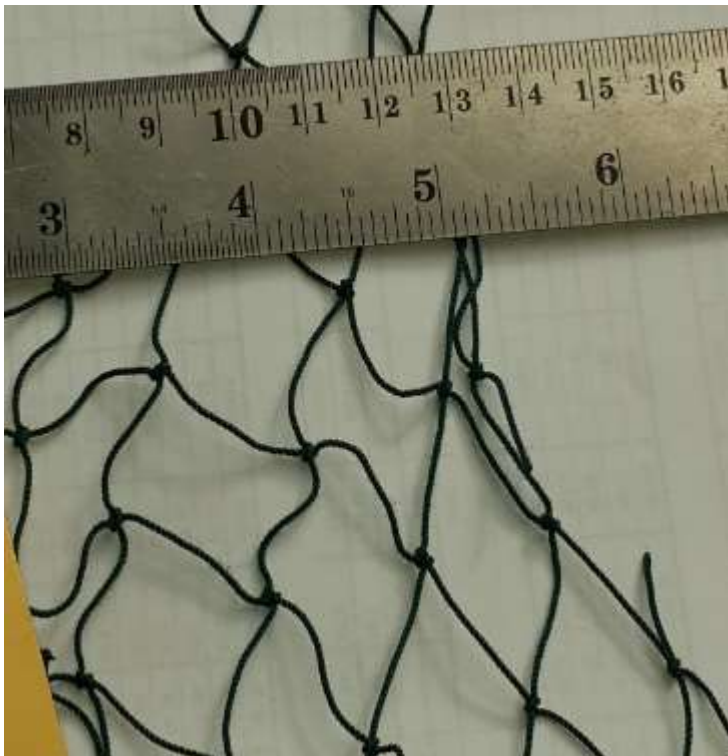

PE twsted netting 20 x 20 mm (code1.75mm-400/30)
Panel 1000 mesh long x 150 mesh deep

Knotted net, 50 mm x 50 mm

Knotted netting, 30mm x 30mm

Knotted netting, 50mm x 50mm

PILCHARD/ANCHOVY NETTING

Above is 14x14mm and below is 100x100mm